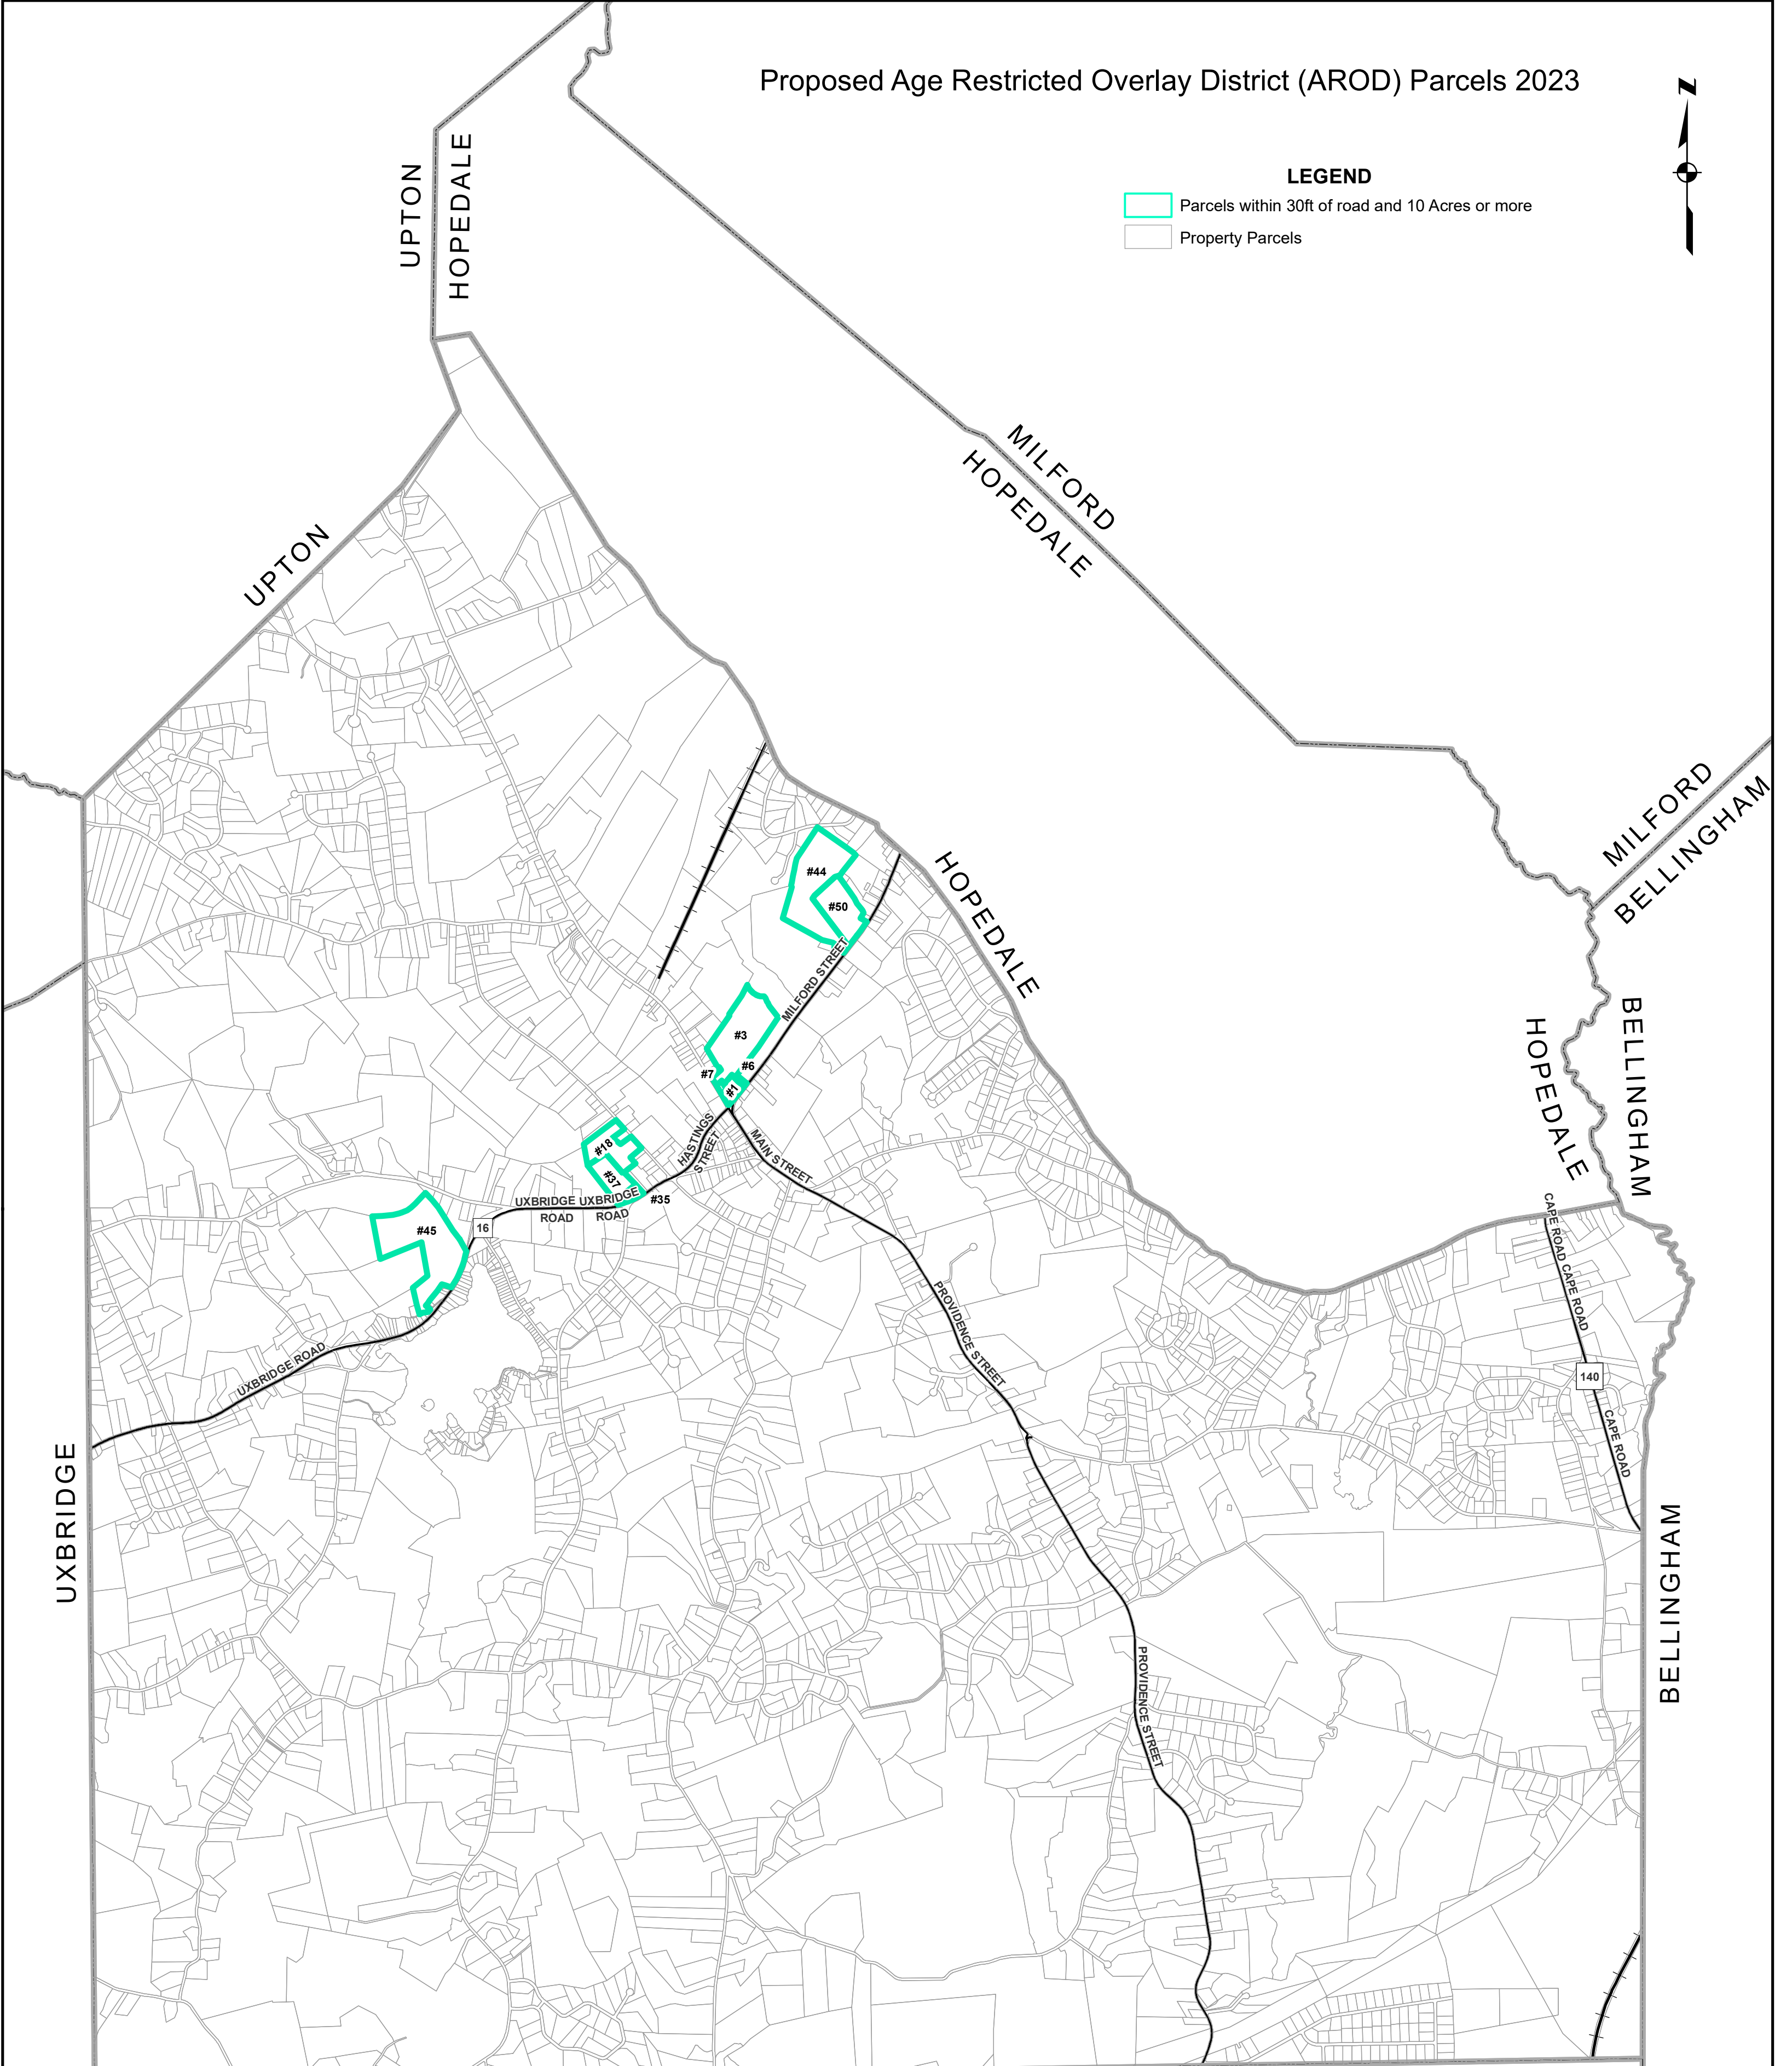

Proposed Age Restricted Overlay District (AROD) Parcels 2023

LEGEND

-  Parcels within 30ft of road and 10 Acres or more
-  Property Parcels

UXBRIDGE

UPTON

UPTON
HOPEDALE

MILFORD
HOPEDALE

HOPEDALE

MILFORD
BELLINGHAM

HOPEDALE
BELLINGHAM

BELLINGHAM

MILLVILLE

BLACKSTONE

GE
LE

MILLVILLE
BLACKSTONE

BLACKSTONE
BELLINGHAM

PRODUCED IN 2023 BY

2 WASHINGTON SQUARE, UNION STATION
WORCESTER, MA 01604

REVISED TO: JANUARY 1, 2022