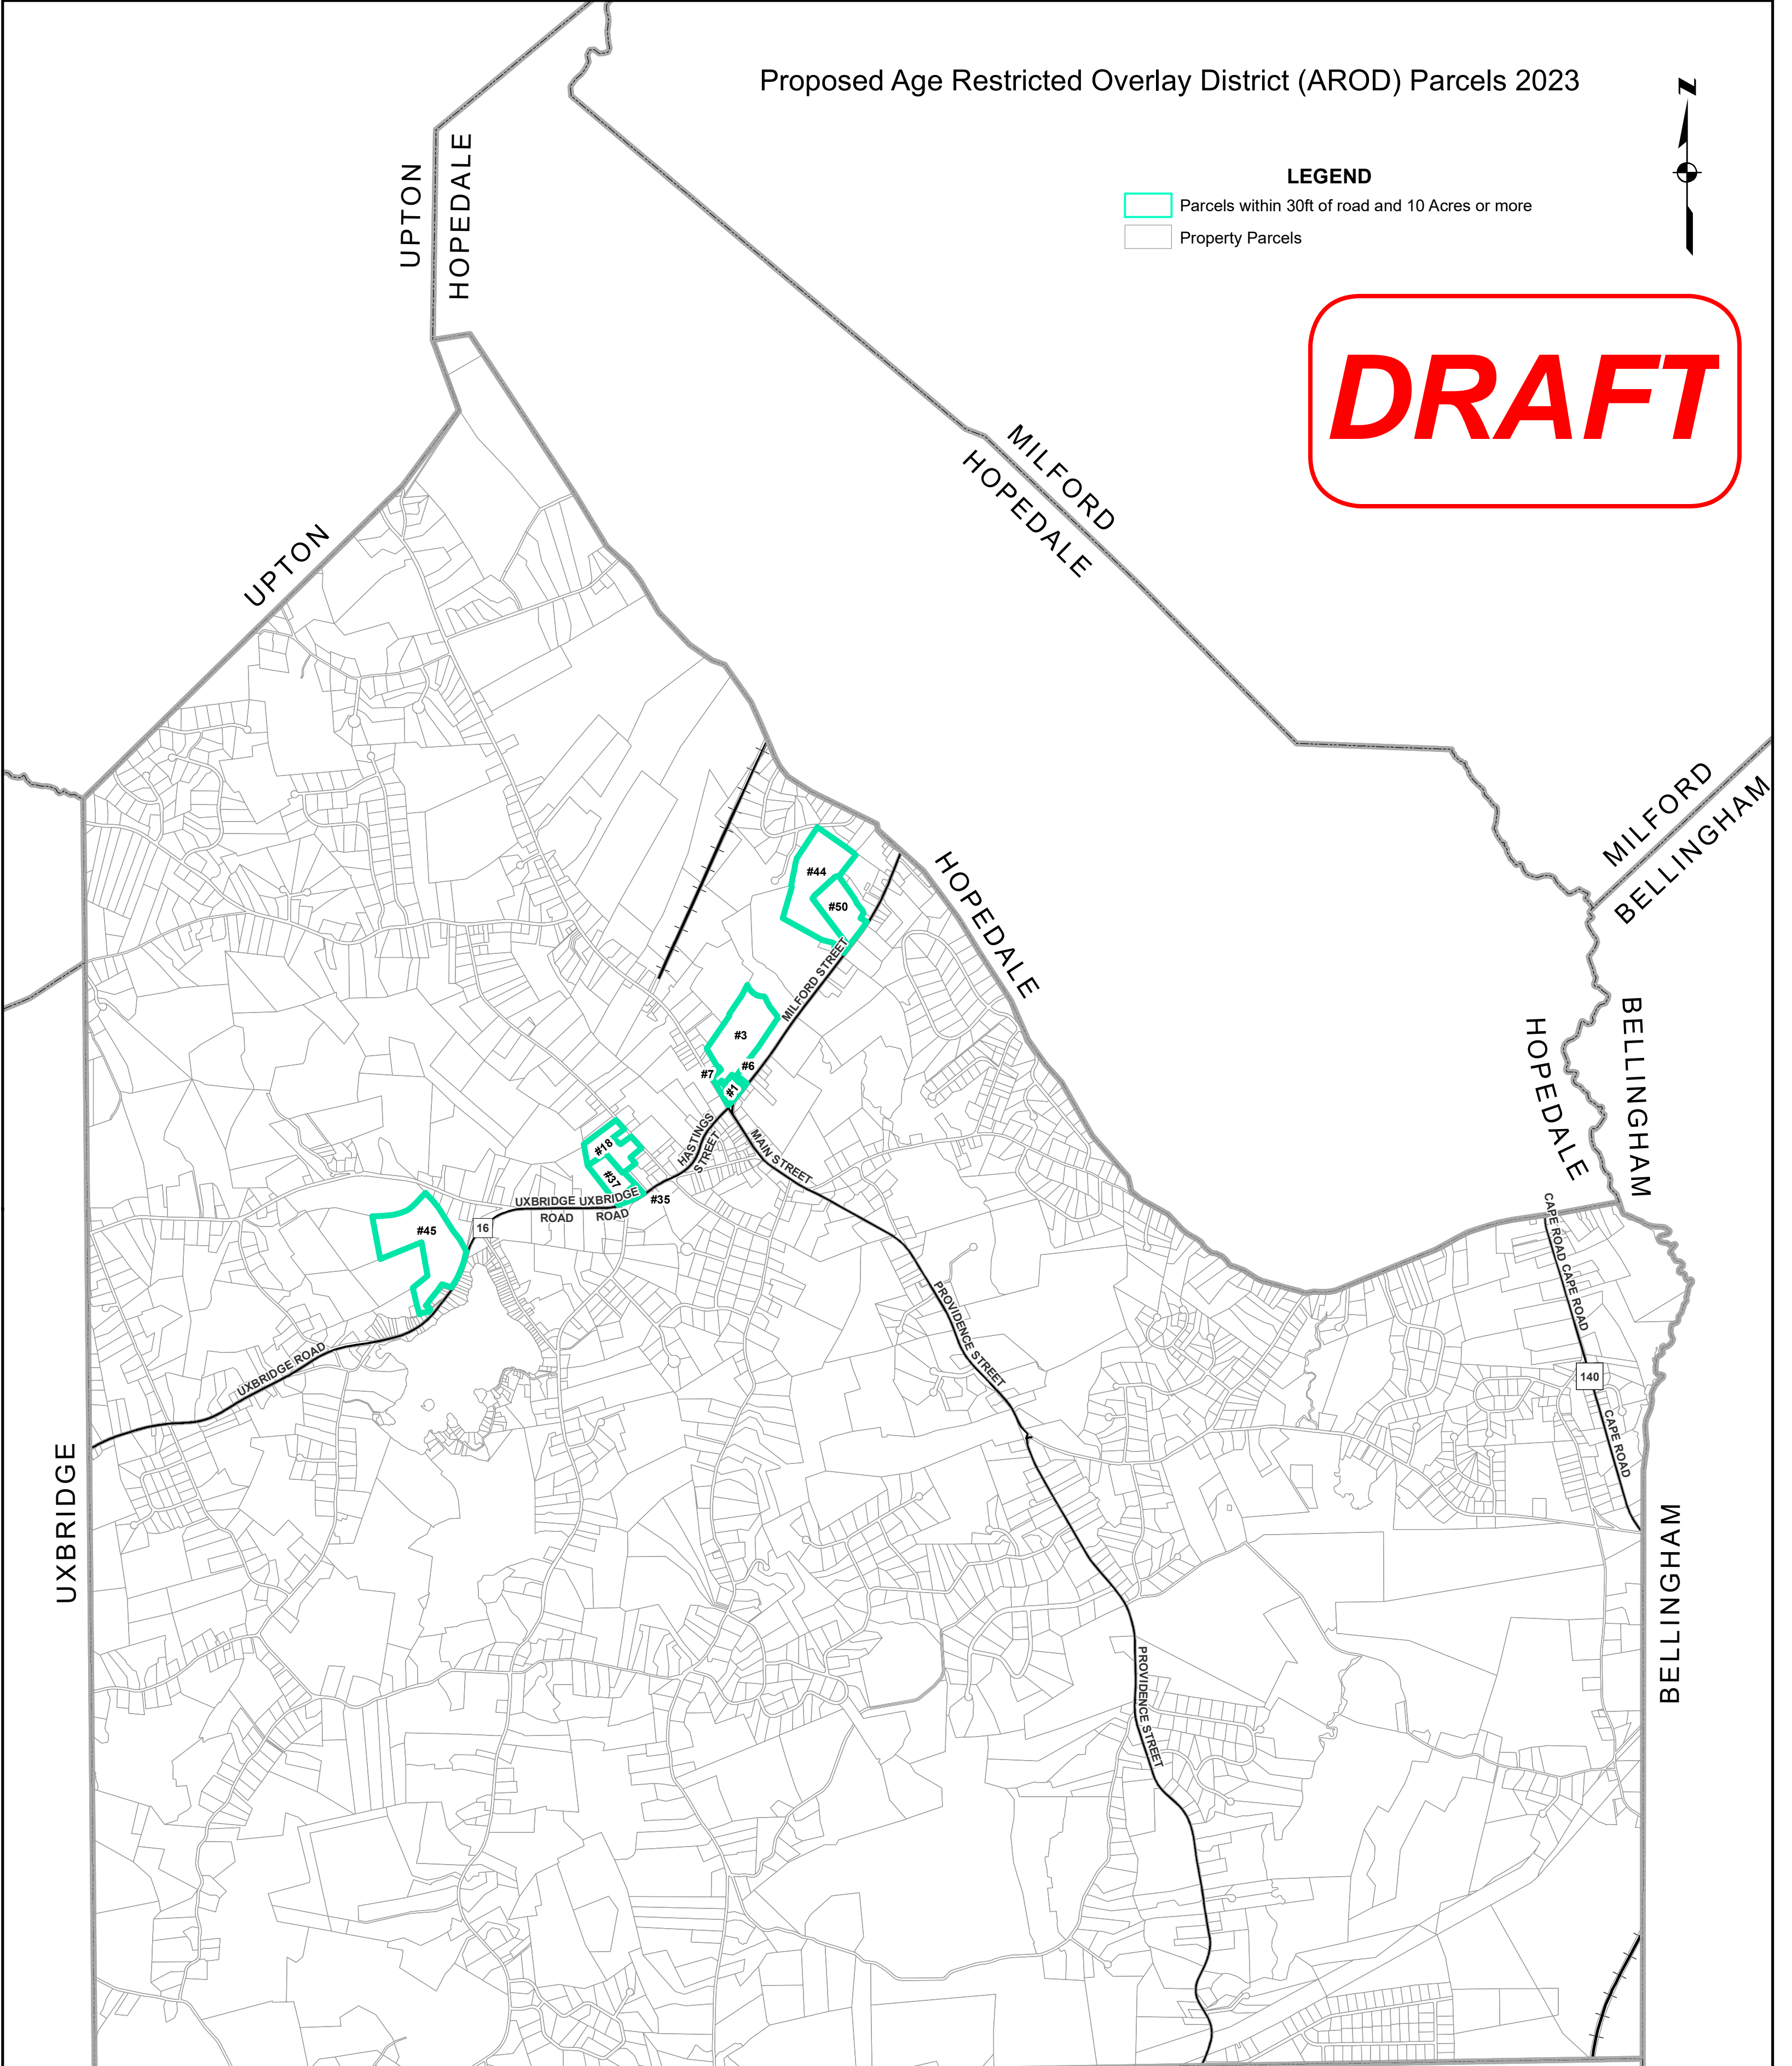

Proposed Age Restricted Overlay District (AROD) Parcels 2023

LEGEND

-  Parcels within 30ft of road and 10 Acres or more
-  Property Parcels

**DRAFT**

PRODUCED IN 2023 BY

2 WASHINGTON SQUARE, UNION STATION  
WORCESTER, MA 01604

REVISED TO: JANUARY 1, 2022

GE  
LE  
MILLVILLE  
BLACKSTONE  
BLACKSTONE  
BELLINGHAM